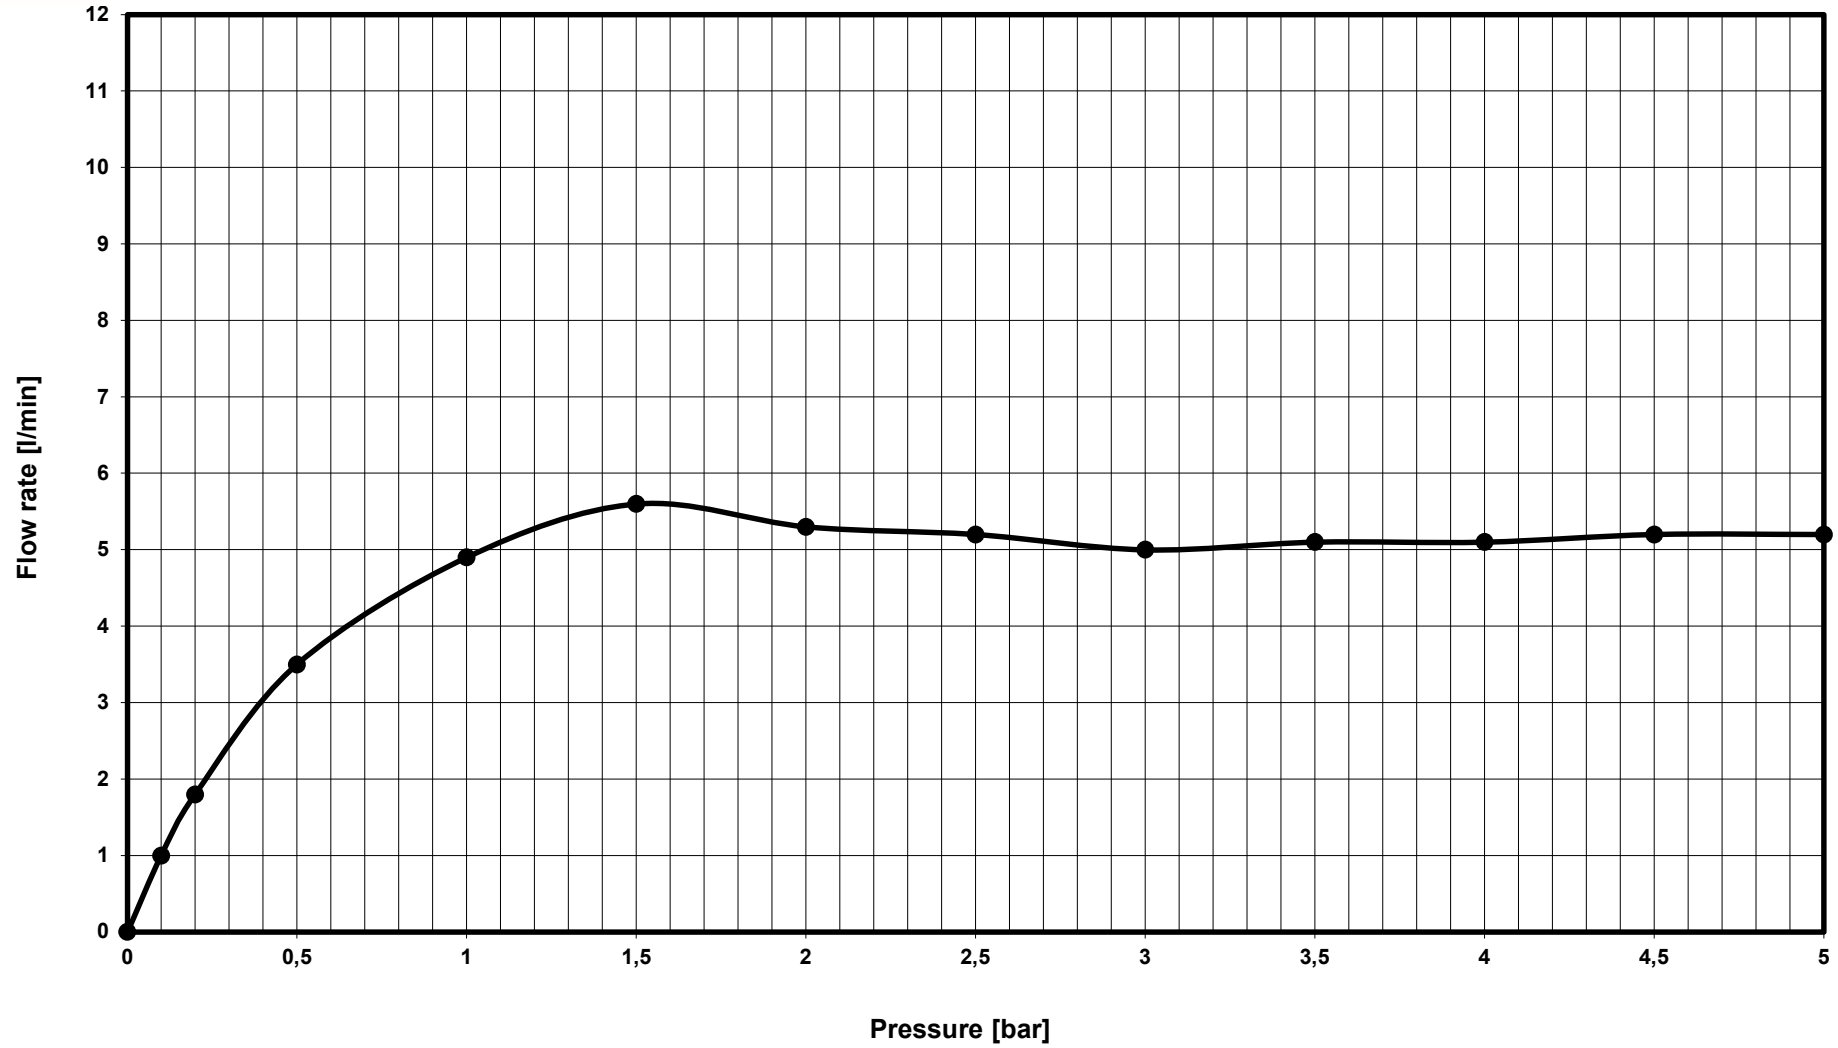

Ideal Standard

BC491AA CERAFINE D BSN MXR H105 RMTD PU/PL 5L

—●— Mixed water - series