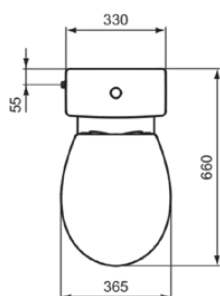

EUROVIT

W328901

EUROVIT | Close-coupled open bowl 290x315x550 mm in white glossy finish, horizontal outlet

Image & drawing

General information

Product type:	Toileting
Sub product type:	Close-coupled open bowl
Brand:	Ideal Standard
Suite name:	EUROVIT
Designer:	Studio Levien
Colour:	01 - White Glossy
Surface finish effect:	glossy
Height (mm):	550
Width (mm):	290
Length / Projection (mm):	315
Fixing method:	Fixing set
Net weight (kg):	20.61
EAN code:	8014140481461

Product standard & certifications

Additional standards:	EN 997
DoP classification:	CL1-6/5-VR II

Product specifications

Children's model:	No
Colour code:	01
Colour description:	white glossy
Concealed fixing:	No
Type of flushing:	Washdown
Disabled model:	Yes
Material:	Ceramic
Material quality:	Vitreous china
Outlet location:	Middle
Outlet orientation:	Horizontal
Outlet visibility:	Visible
PVD technology:	No
Position of water supply:	Top
Raised model:	Yes
Surface finish effect:	glossy
With bidet function:	No
With hygienic recess / fixed toilet seat:	No
With stench extraction:	No
Mounting method:	Floor