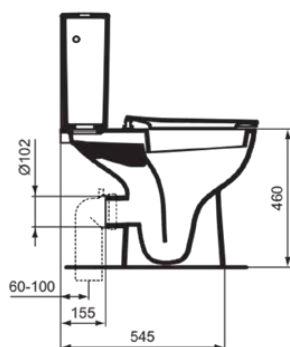

EUROVIT

W328901

EUROVIT | Close-coupled open bowl 290x315x550 mm in white glossy finish, horizontal outlet

Image & drawing

General information

Product type:	Toileting
Sub product type:	Close-coupled open bowl
Brand:	Ideal Standard
Suite name:	EUROVIT
Designer:	Studio Levien
Colour:	01 - White Glossy
Surface finish effect:	glossy
Height (mm):	550
Width (mm):	290
Length / Projection (mm):	315
Fixing method:	Fixing set
Net weight (kg):	20.61
EAN code:	8014140481461

Product standard & certifications

Additional standards:	EN 997
DoP classification:	CL1-6/5-VR II

Product specifications

Children's model:	No
Colour code:	01
Colour description:	white glossy
Concealed fixing:	No
Type of flushing:	Washdown
Disabled model:	Yes
Material:	Ceramic
Material quality:	Vitreous china
Outlet location:	Middle
Outlet orientation:	Horizontal
Outlet visibility:	Visible
PVD technology:	No
Position of water supply:	Top
Raised model:	Yes
Surface finish effect:	glossy
With bidet function:	No
With hygienic recess / fixed toilet seat:	No
With stench extraction:	No
Mounting method:	Floor