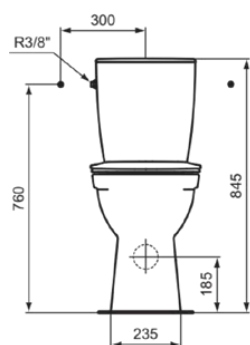

EUROVIT

W328901

EUROVIT | Close-coupled open bowl 290x315x550 mm in white glossy finish, horizontal outlet

Image & drawing

General information

Product type:	Toileting
Sub product type:	Close-coupled open bowl
Brand:	Ideal Standard
Suite name:	EUROVIT
Designer:	Studio Levien
Colour:	01 - White Glossy
Surface finish effect:	glossy
Height (mm):	550
Width (mm):	290
Length / Projection (mm):	315
Fixing method:	Fixing set
Net weight (kg):	20.61
EAN code:	8014140481461

Product standard & certifications

Additional standards:	EN 997
DoP classification:	CL1-6/5-VR II

Product specifications

Children's model:	No
Colour code:	01
Colour description:	white glossy
Concealed fixing:	No
Type of flushing:	Washdown
Disabled model:	Yes
Material:	Ceramic
Material quality:	Vitreous china
Outlet location:	Middle
Outlet orientation:	Horizontal
Outlet visibility:	Visible
PVD technology:	No
Position of water supply:	Top
Raised model:	Yes
Surface finish effect:	glossy
With bidet function:	No
With hygienic recess / fixed toilet seat:	No
With stench extraction:	No
Mounting method:	Floor