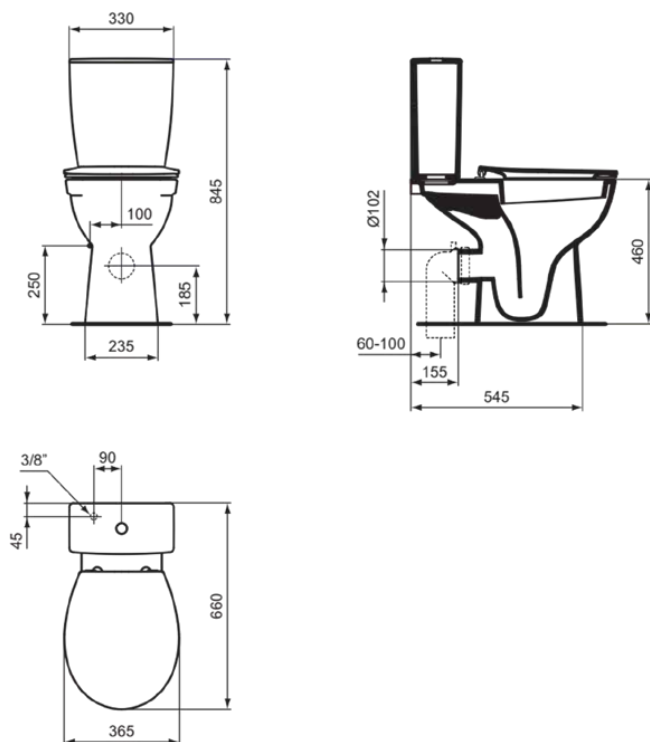

### General information

Product type:	Toileting
Sub product type:	Toilet cistern
Brand:	Ideal Standard
Suite name:	EUROVIT
Designer:	Studio Levien
Colour:	01 - White Glossy
Surface finish effect:	glossy
Height (mm):	385
Width (mm):	330
Length / Projection (mm):	165
Fixing method:	Fixing set
Net weight (kg):	10.74
EAN code:	8014140481379

### Features

6/3 L dual flush

### Downloads

- [Spare Parts List](#)

### Product specifications

Cistern position:	Close coupled
Colour code:	01
Colour description:	white glossy
Concealed fixing:	Yes
Corner model:	No
Flushing options:	2 volumes
Full flush (l):	6
Half flush (l):	3
Material:	Ceramic
Material quality:	Vitreous china
Operating method:	Push button
PVD technology:	No
Position of water supply:	Bottom
Surface finish effect:	glossy
Type of actuation:	Mechanic
With flush plate:	No
Fixing method:	Fixing set
Mounting method:	Close-coupled