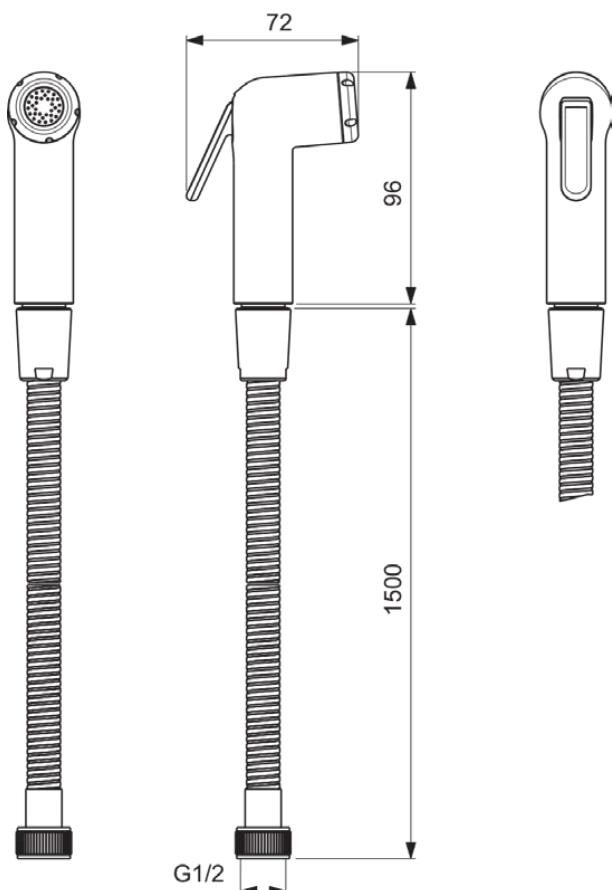

## BC180AA

IDEALSPRAY | Shower kit without rail 72x96 mm in chrome finish, 7.6 l/min (3 bar)

### General information

Product type:	Shower kits
Sub product type:	Shower kit without rail
Brand:	Ideal Standard
Suite name:	IDEALSPRAY
Colour:	AA - Chrome
Surface finish effect:	glossy
Height (mm):	96
Length / Projection (mm):	72
Fixing method:	Fixing bolts
Net weight (kg):	0.38
EAN code:	3800861102106

### Included products

BF150AA: IDEALRAIN | Shower hose 1500 mm in chrome finish

### Product specifications

Colour code:	AA
Colour description:	chrome
Max. flow rate at 3 bar (l):	7.6
Max. flow rate at 3 bar (l) for all outlets:	7.6
Max. flow rate at 3 bar (l) for handspray:	7.6
PVD technology:	No
SmartShine:	Yes
Surface cover:	chromium-plated
Surface finish effect:	glossy
Fixing method:	Fixing bolts
Mounting method:	Wall