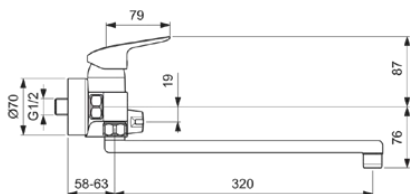

CERAFLEX

B1741AA

CERAFLEX | Wall-mounted basin mixer 390x163 mm, 378 mm spout projection in chrome finish, 20 l/min (3 bar), no waste | Click technology, EPD, FirmaFlow, SmartShine

Image & drawing

General information

Product type:	Washbasin mixers
Sub product type:	Wall-mounted basin mixer
Brand:	Ideal Standard
Suite name:	CERAFLEX
Designer:	Artefakt
Colour:	AA - Chrome
Surface finish effect:	glossy
Height (mm):	163
Length / Projection (mm):	390 - 395
Net weight (kg):	2.05
EAN code:	3800861058694

Additional standards: EN 248 | DIN 4109-1 | EN 200

Product specifications

Amount of escutcheon(s):	2
Amount of handles:	1
Blue Start technology:	No
Colour code:	AA
Colour description:	chrome
Cool Body technology:	No
ON / OFF S-Connectors:	No
Easy Fix technology:	No
FirmaFlow cartridge:	Yes
Handle application:	Volume & temperature control
Handle position:	Top
Includes a chain eye:	No
Integrated electronics:	No
Low-pressure model:	No
Material:	Metal
Material quality:	Brass
Max. flow rate at 3 bar (l):	20

CERAFLEX

B1741AA

CERAFLEX | Wall-mounted basin mixer 390x163 mm, 378 mm spout projection in chrome finish, 20 l/min (3 bar), no waste | Click technology, EPD, FirmaFlow, SmartShine

Product specifications