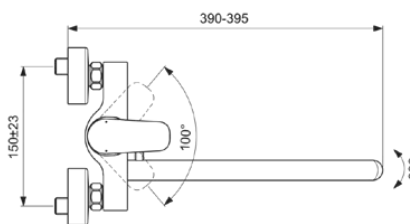

CERAFLEX

B1741AA

CERAFLEX | Wall-mounted basin mixer 390x163 mm, 378 mm spout projection in chrome finish, 20 l/min (3 bar), no waste | Click technology, EPD, FirmaFlow, SmartShine

Image & drawing

General information

Product type:	Washbasin mixers
Sub product type:	Wall-mounted basin mixer
Brand:	Ideal Standard
Suite name:	CERAFLEX
Designer:	Artefakt
Colour:	AA - Chrome
Surface finish effect:	glossy
Height (mm):	163
Length / Projection (mm):	390 - 395
Net weight (kg):	2.05
EAN code:	3800861058694

Additional standards: EN 248 | DIN 4109-1 | EN 200

Product specifications

Amount of escutcheon(s):	2
Amount of handles:	1
Blue Start technology:	No
Colour code:	AA
Colour description:	chrome
Cool Body technology:	No
ON / OFF S-Connectors:	No
Easy Fix technology:	No
FirmaFlow cartridge:	Yes
Handle application:	Volume & temperature control
Handle position:	Top
Includes a chain eye:	No
Integrated electronics:	No
Low-pressure model:	No
Material:	Metal
Material quality:	Brass
Max. flow rate at 3 bar (l):	20

CERAFLEX

B1741AA

CERAFLEX | Wall-mounted basin mixer 390x163 mm, 378 mm spout projection in chrome finish, 20 l/min (3 bar), no waste | Click technology, EPD, FirmaFlow, SmartShine

Product specifications