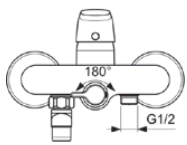

CERAFLEX

B1741AA

CERAFLEX | Wall-mounted basin mixer 390x163 mm, 378 mm spout projection in chrome finish, 20 l/min (3 bar), no waste | Click technology, EPD, FirmaFlow, SmartShine

Image & drawing

General information

Product type:	Washbasin mixers
Sub product type:	Wall-mounted basin mixer
Brand:	Ideal Standard
Suite name:	CERAFLEX
Designer:	Artefakt
Colour:	AA - Chrome
Surface finish effect:	glossy
Height (mm):	163
Length / Projection (mm):	390 - 395
Net weight (kg):	2.05
EAN code:	3800861058694

Additional standards: EN 248 | DIN 4109-1 | EN 200

Product specifications

Amount of escutcheon(s):	2
Amount of handles:	1
Blue Start technology:	No
Colour code:	AA
Colour description:	chrome
Cool Body technology:	No
ON / OFF S-Connectors:	No
Easy Fix technology:	No
FirmaFlow cartridge:	Yes
Handle application:	Volume & temperature control
Handle position:	Top
Includes a chain eye:	No
Integrated electronics:	No
Low-pressure model:	No
Material:	Metal
Material quality:	Brass
Max. flow rate at 3 bar (l):	20

CERAFLEX

B1741AA

CERAFLEX | Wall-mounted basin mixer 390x163 mm, 378 mm spout projection in chrome finish, 20 l/min (3 bar), no waste | Click technology, EPD, FirmaFlow, SmartShine

Product specifications