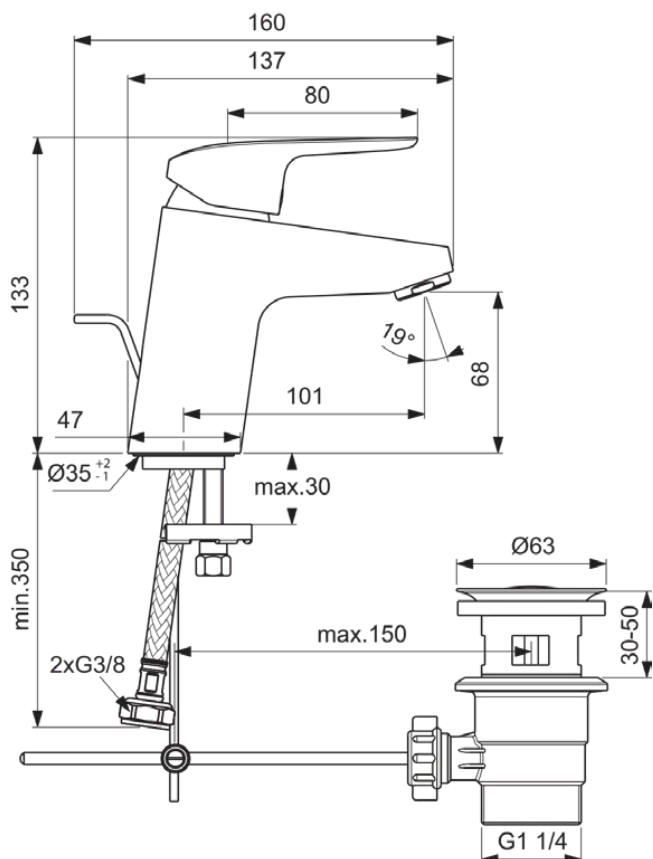

CERAFLEX

B1707AA

CERAFLEX | Basin mixer 47x160x133 mm, 101 mm spout projection in chrome finish, 5 l/min (3 bar), with waste | EasyFix, Click technology, EPD, FirmaFlow, SmartShine

Image & drawing

General information

Product type:	Washbasin mixers
Sub product type:	Basin mixer
Brand:	Ideal Standard
Suite name:	CERAFLEX
Designer:	Artefakt
Colour:	AA - Chrome
Surface finish effect:	glossy
Height (mm):	133
Width (mm):	47
Length / Projection (mm):	160
Fixing method:	EasyFix
Net weight (kg):	1.29
EAN code:	3800861055822

CERAFLEX

B1707AA

CERAFLEX | Basin mixer 47x160x133 mm, 101 mm spout projection in chrome finish, 5 l/min (3 bar), with waste | EasyFix, Click technology, EPD, FirmaFlow, SmartShine

Product specifications

IdealPure technology:	No
Includes a chain eye:	No
Integrated electronics:	No
Low-pressure model:	No
Material:	Metal
Material of handle:	Metal
Material of waste set:	Metal
Material quality:	Brass
Max. flow rate at 3 bar (l):	5
Max. flow rate at 3 bar (l) for all outlets:	5
Max. flow rate at 3 bar (l) for spout:	5
Max. operating pressure (bar):	10
Min. operating pressure (bar):	0.5
PVD technology:	No
SmartShine:	Yes
Spout model:	Fixed
Surface cover:	chromium-plated
Surface finish effect:	glossy
Tap outlet model:	Aerator
Tap outlet visibility:	Visible
Tap outlet adjustable:	No
Tap outlet is anti-vandal:	No
Temperature limiter:	Yes
Touchless control:	No
Type of handle:	Lever
Type of temperature control:	Manually operated
With drain plug:	No
With escutcheon(s):	No
With flow regulator:	Yes
With handle(s):	Yes
With outlet:	Yes
With pull-out spray:	No
With waste set:	Yes
Fixing method:	EasyFix
Mounting method:	Tap hole