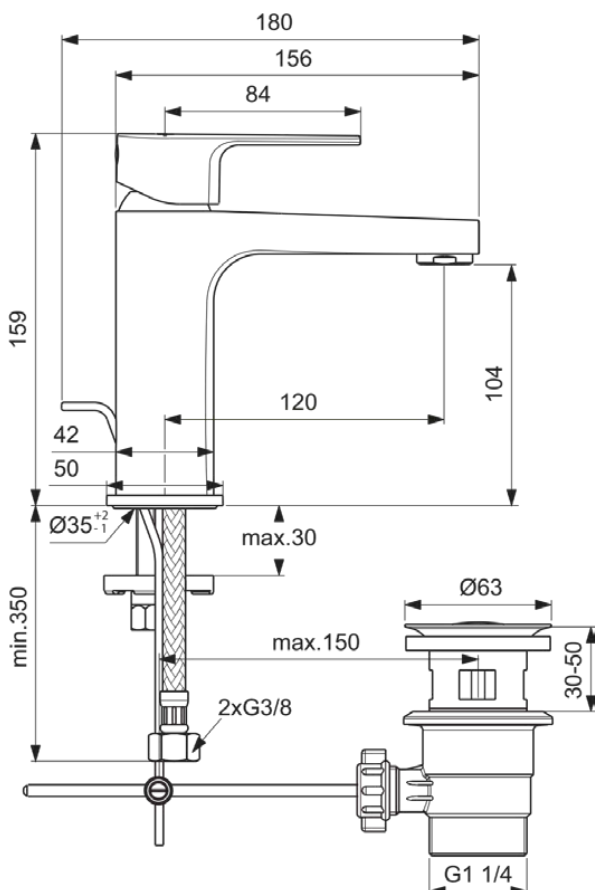

CERAFINE MODEL D

BC491AA

CERAFINE MODEL D | Basin mixer 50x180x159 mm, 120 mm spout projection in chrome finish, 5 l/min (3 bar), with waste | EasyFix, EPD, FirmaFlow, SmartShine

Image & drawing

General information

Product type:	Washbasin mixers
Sub product type:	Basin mixer
Brand:	Ideal Standard
Suite name:	CERAFINE MODEL D
Designer:	Ideal Standard
Colour:	AA - Chrome
Surface finish effect:	glossy
Height (mm):	159
Width (mm):	50
Length / Projection (mm):	180
Fixing method:	EasyFix
Net weight (kg):	1.30
EAN code:	3800861073185

CERAFINE MODEL D

BC491AA

CERAFINE MODEL D | Basin mixer 50x180x159 mm, 120 mm spout projection in chrome finish, 5 l/min (3 bar), with waste | EasyFix, EPD, FirmaFlow, SmartShine

Product specifications

Integrated electronics:	No
Low-pressure model:	No
Material:	Metal
Material of handle:	Metal
Material quality:	Brass
Max. flow rate at 3 bar (l):	5
Max. flow rate at 3 bar (l) for all outlets:	5
Max. flow rate at 3 bar (l) for spout:	5
Max. operating pressure (bar):	10
Min. operating pressure (bar):	0.5
PVD technology:	No
Shape of escutcheon(s):	Round
SmartShine:	Yes
Spout model:	Fixed
Surface cover:	chromium-plated
Surface finish effect:	glossy
Tap outlet model:	Aerator
Tap outlet visibility:	Visible
Tap outlet adjustable:	No
Tap outlet is anti-vandal:	No
Temperature limiter:	Yes
Touchless control:	No
Type of handle:	Lever
Type of temperature control:	Manually operated
With drain plug:	No
With escutcheon(s):	Yes
With flow regulator:	Yes
With handle(s):	Yes
With outlet:	Yes
With pull-out spray:	No
With waste set:	Yes
Fixing method:	EasyFix
Mounting method:	Tap hole