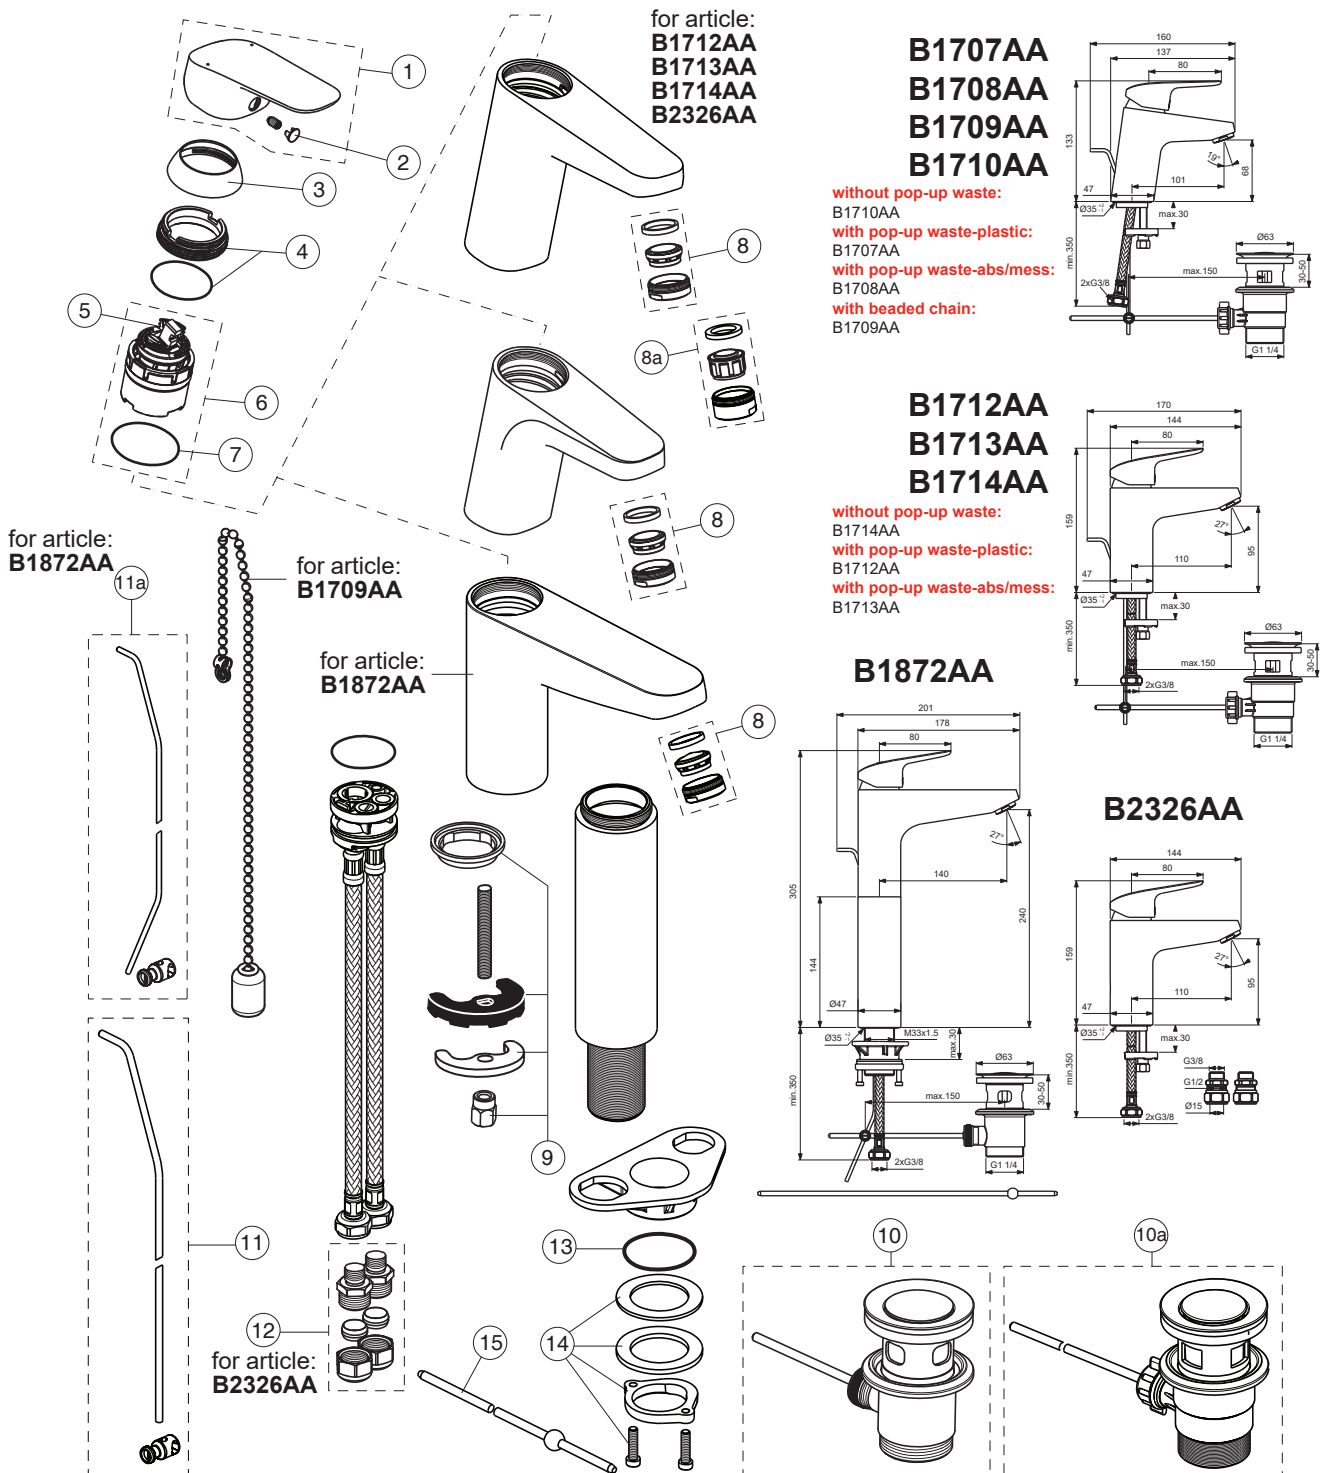

CERAFLEX

Ideal Standard

Produced from: Jan.2024

Pos.	Signify	Spare parts-Nr.	Quantity	Pos.	Signify	Spare parts-Nr.	Quantity
1	Lever,w/logo-set	B961375AA	1 Set	11a	Pop up waste-compl.	B961913AA	1 Set
2	Cap decorative	B960473AA	1 Pcs.	12	Connector G3/8,Ø15-set	B960845NU	1 Set
3	Rosette M38x1.5	B961373AA	1 Pcs.	13	O-Ring Ø37.77x2.62	A962574NU	1 Pcs.
4	Screw M4x1.5/M38x1.5	B961374NU	1 Set	14	Connecting group	B960255NU	1 Set
5	Hot limit stop	A861181NU	1 Pcs.	15	Waste rod L330mm	A960200AA	1 Pcs.
6	Cartridge Ø38mm	A861156NU*	1 Set				
7	O-Ring Ø38x2.5	E960059NU*	1 Set				
8	Perlator M24x1-A - 5 L/min	B961383AA	1 Pcs. (for B1707AA ; B1709AA ; B1710AA ; B1712AA ; B1714AA)				
	Perlator M24x1-3.8 L/min	B961946AA	1 Pcs. (for B1708AA ; B1713AA ; B1872AA)				
8a	Aerator M24x1-3.8 L/min	B960883AA	1 Pcs. (for B2326AA)				
9	Connecting set	A964520NU	1 Set				
10	Pop-up drain ass.	A962991AA	1 Pcs.				
10a	Pop-up waste-plastic	B964550AA	1 Pcs.				
11	Pop up waste-compl.	B960900AA	1 Set				

*Universal set (not all parts needed)

CERAFLEX

Ideal Standard

Produced from: Nov.2021

Pos.	Signify	Spare parts-Nr.	Quantity	Pos.	Signify	Spare parts-Nr.	Quantity
1	Lever,w/logo-set	B961375AA	1 Set	12	Connector G3/8,Ø15-set	B960845NU	1 Set
2	Cap decorative	B960473AA	1 Pcs.	13	O-Ring Ø37.77x2.62	A962574NU	1 Pcs.
3	Rosette M38x1.5	B961373AA	1 Pcs.	14	Connecting group	B960255NU	1 Set
4	Screw M41x1.5/M38x1.5	B961374NU	1 Set	15	Waste rod L330mm	A960200AA	1 Pcs.
5	Hot limit stop	A861181NU	1 Pcs.				
6	Cartridge Ø38mm	A861156NU*	1 Set				
7	O-Ring Ø38x2.5	E960059NU*	1 Set				
8	Perlator M24x1-A - 5l/min	B961383AA	1 Pcs.				
8a	Aerator M24x1-1G/min	B960883AA	1 Pcs.(for B2326AA)				
9	Connecting set	A964520NU	1 Set				
10	Pop-up drain ass.	A962991AA	1 Pcs.				
10a	Pop-up waste-plastic	B964550AA	1 Pcs.				
11	Pop up waste-compl.	B960900AA	1 Set				
11a		B961913AA	1 Set				